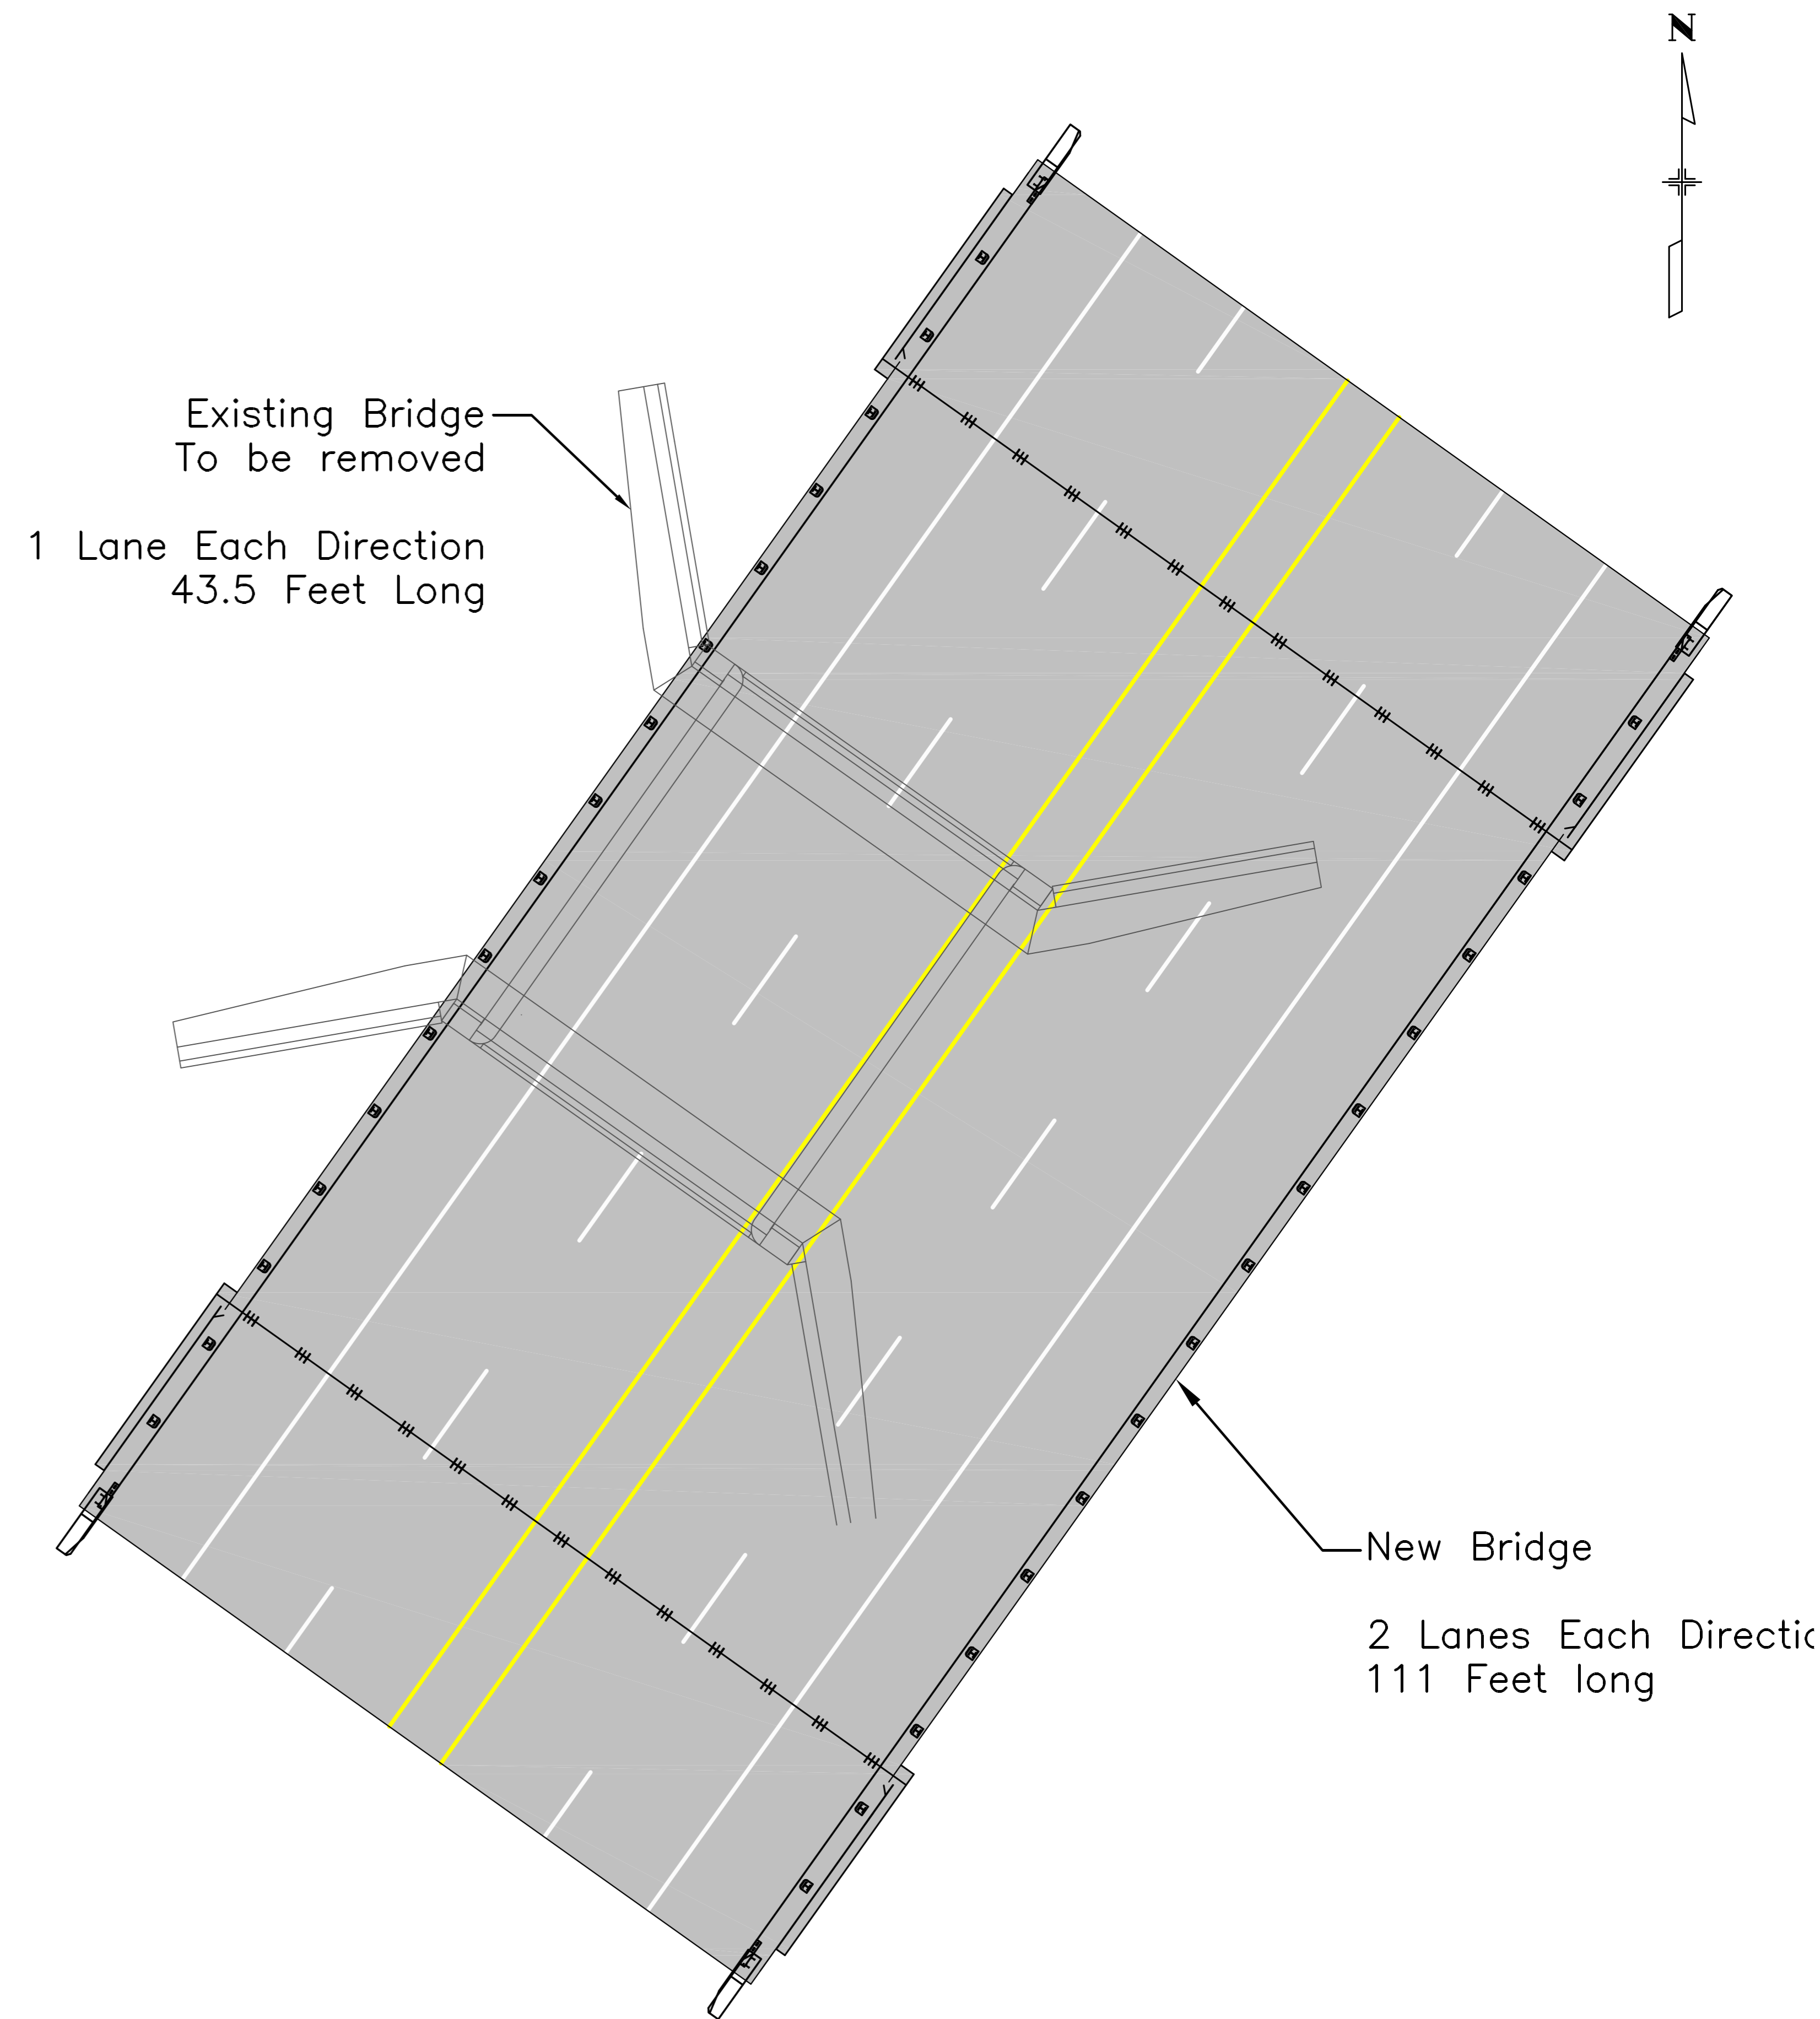

C0 115 – New Bridge J-17-XA over Rock Creek

Driver View

Overhead View

Side View