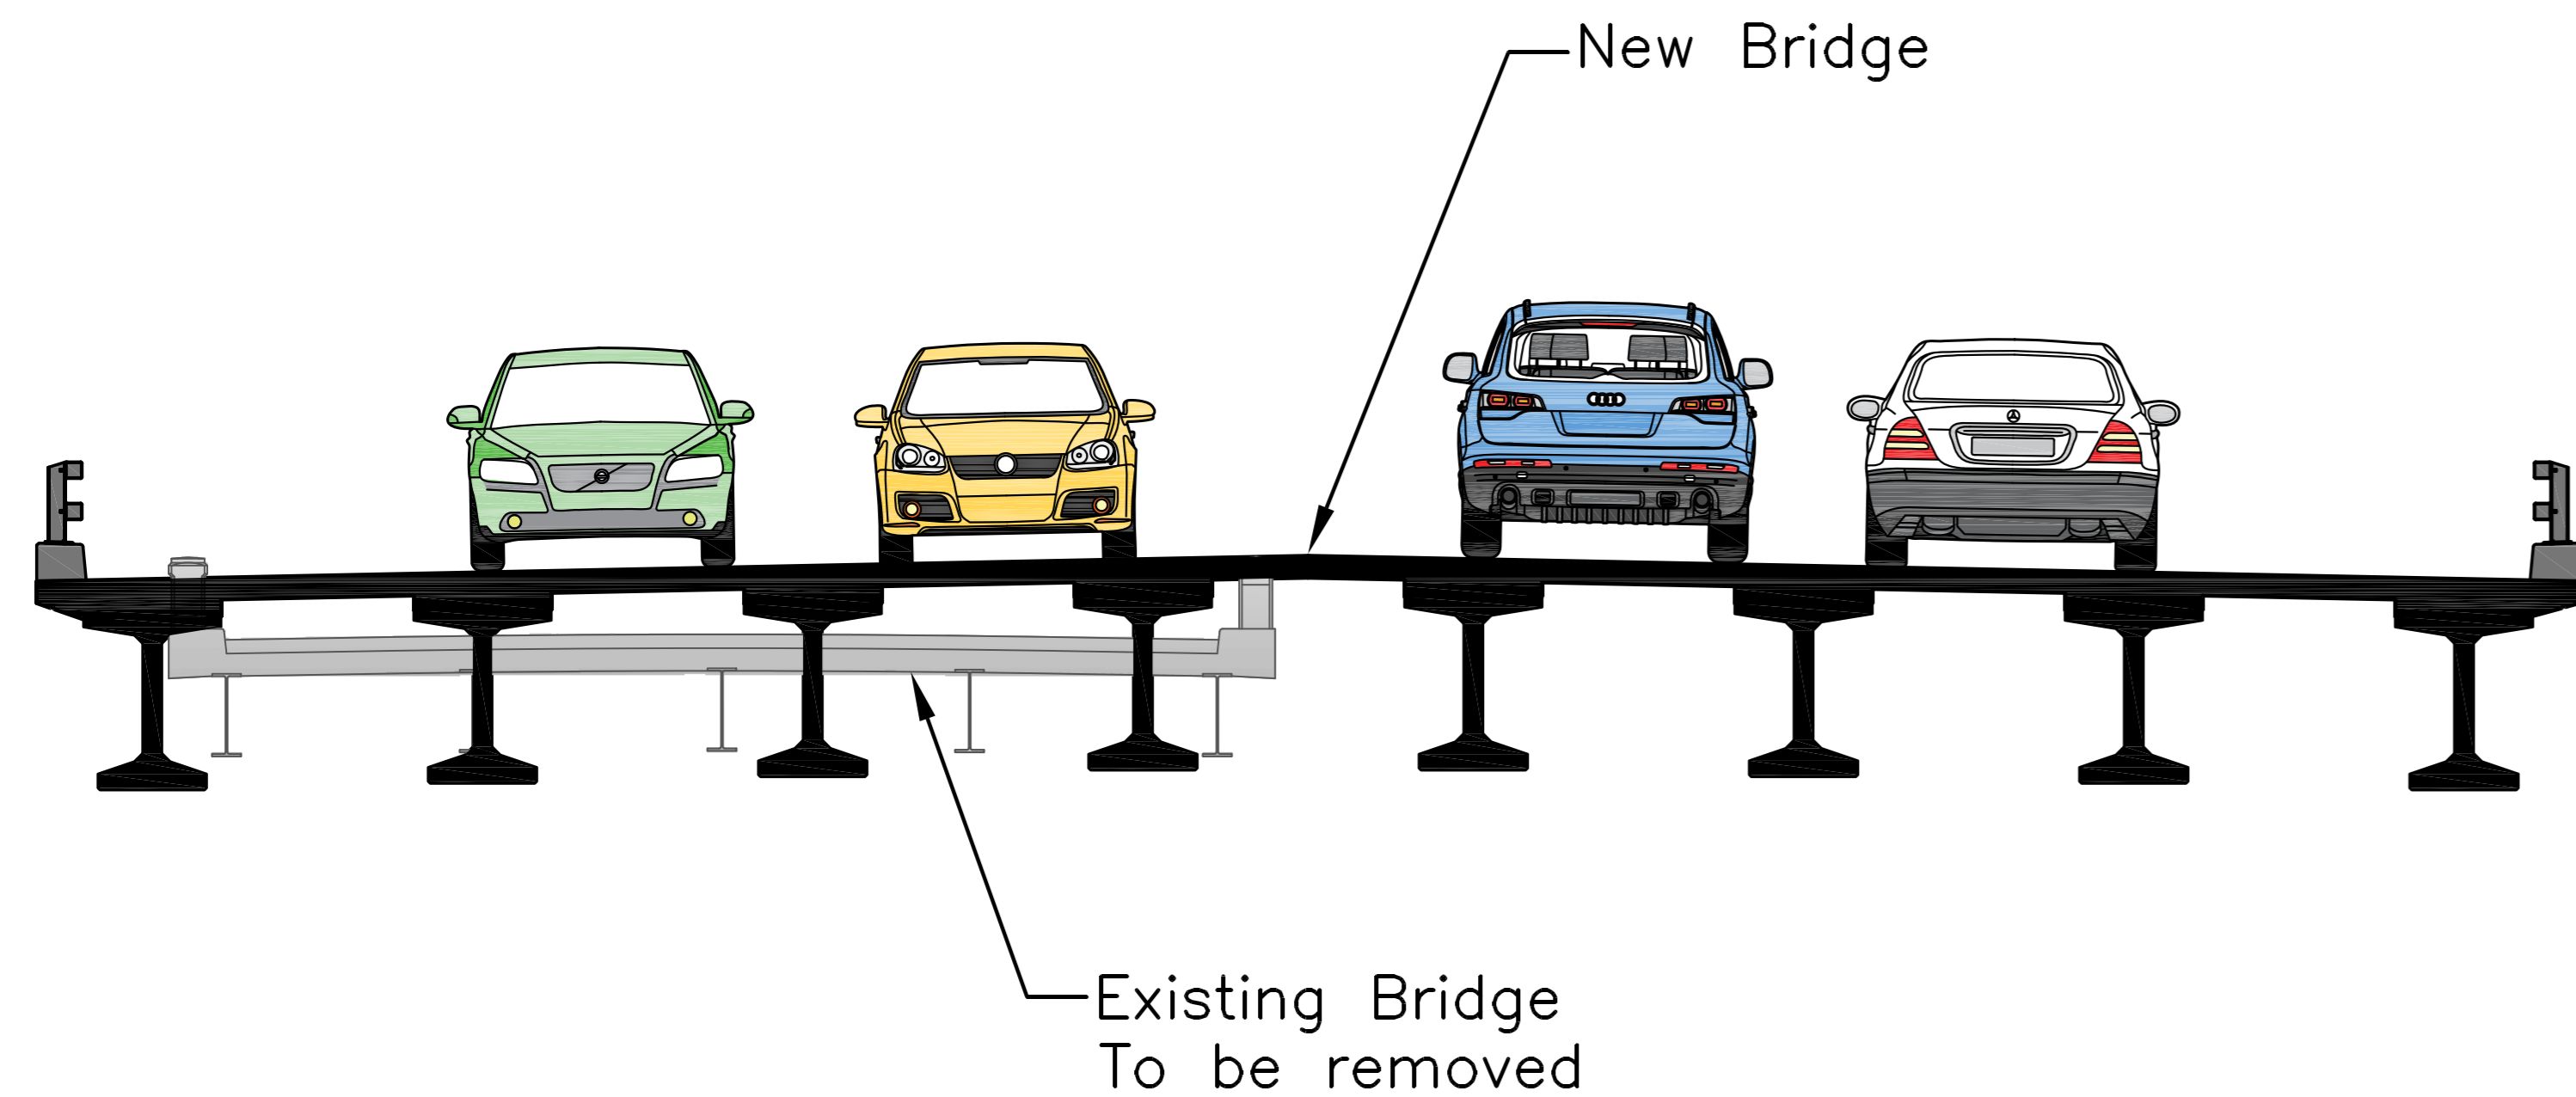

C0 115 – New Bridge J-17-XA over Rock Creek

Driver View

Overhead View

Side View